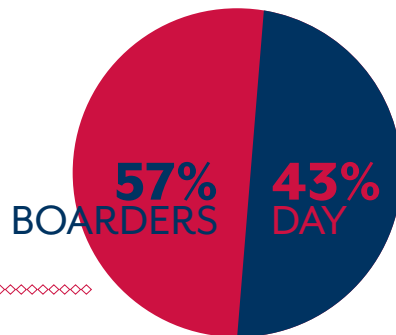

## AT A GLANCE

102  
YEARS  
OLD

432  
PUPILS  
AGED 11 – 18